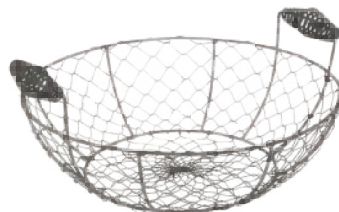

200775 - FLORAL
Panier
Basket
Marron antique / Antic brown
Fer / Iron
D33 x H15.5cm